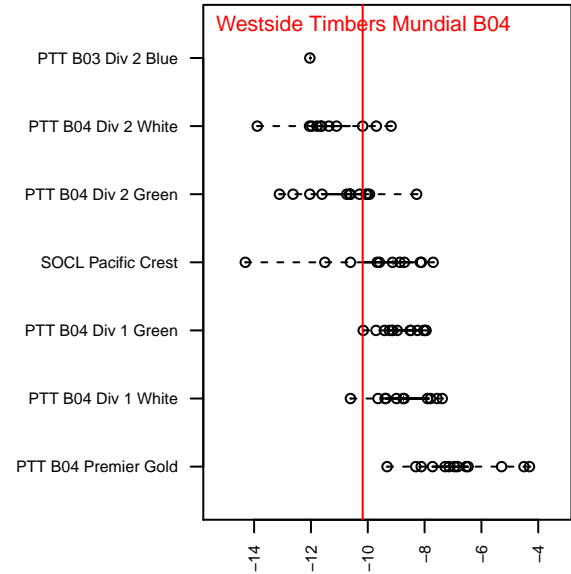

**attack and defense rating
relative to others at age
and all opponents in last 13 months**