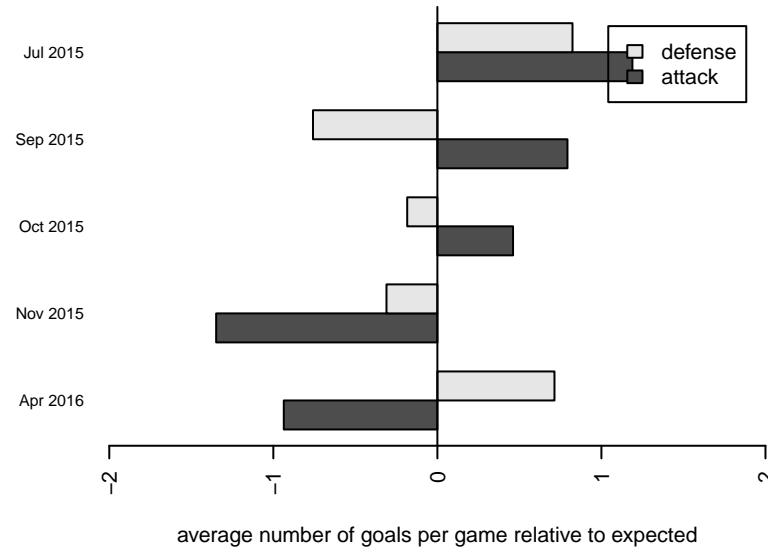

Performance relative to 13 month average