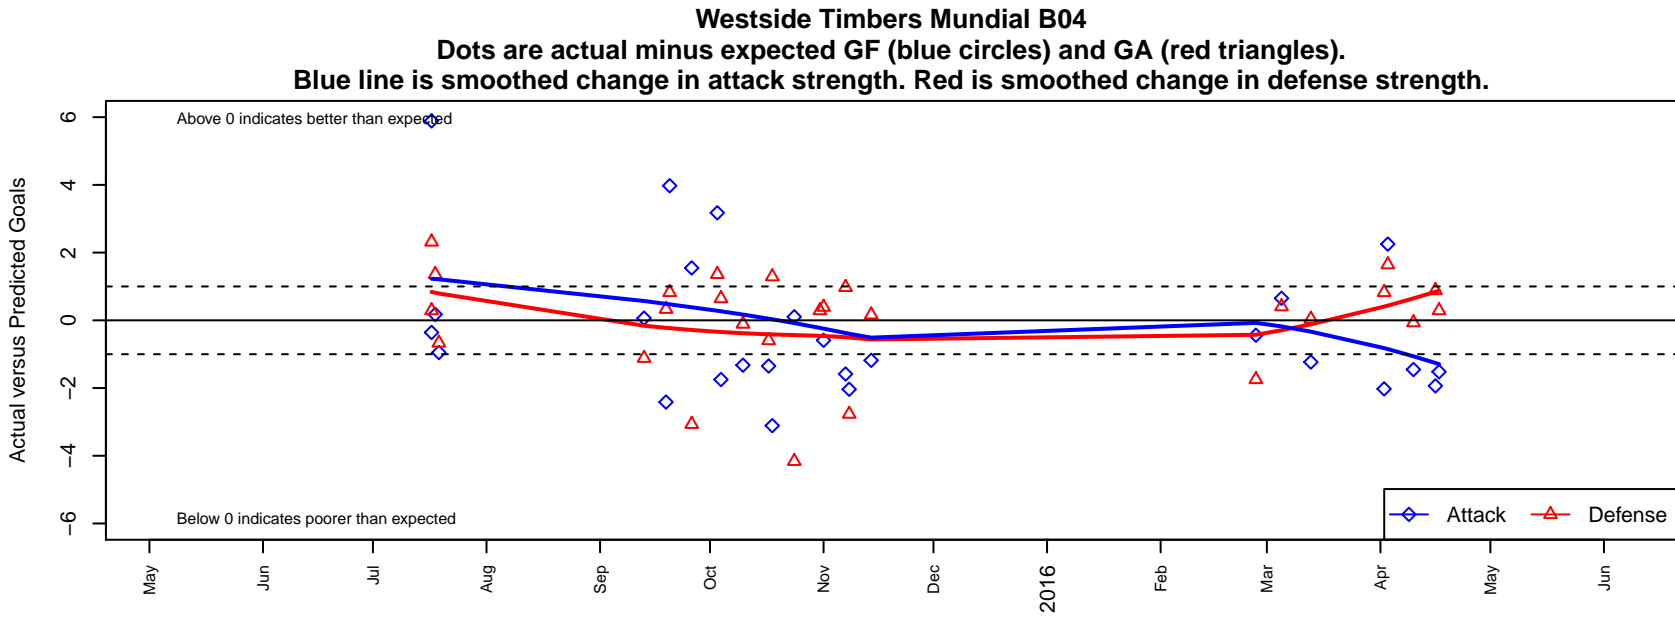

Westside Timbers Mundial B04

Westside Timbers
 Beaverton, OR
 B04 total strength=231
 attack=0.23 defense=0.09
 fall league = PTT B04 Div 2 White
 spr league = Spr OYS B04 Div 2 White

alt names used:
 WT B04 Mundial
 Westside Timbers B04 Mundial
 Westside Timbers B04 Mundial
 Westside Timbers B04 Mundial

Venues played:
 2015 Beaverton Cup BU11 Silver
 2015 PTT B04 Division 2 White
 2015 OYS Presidents Cup B04
 2015 Spr OYS B04 Division 2 White

**attack and defense variance (black dot)
relative to other teams
and top 10 in region**