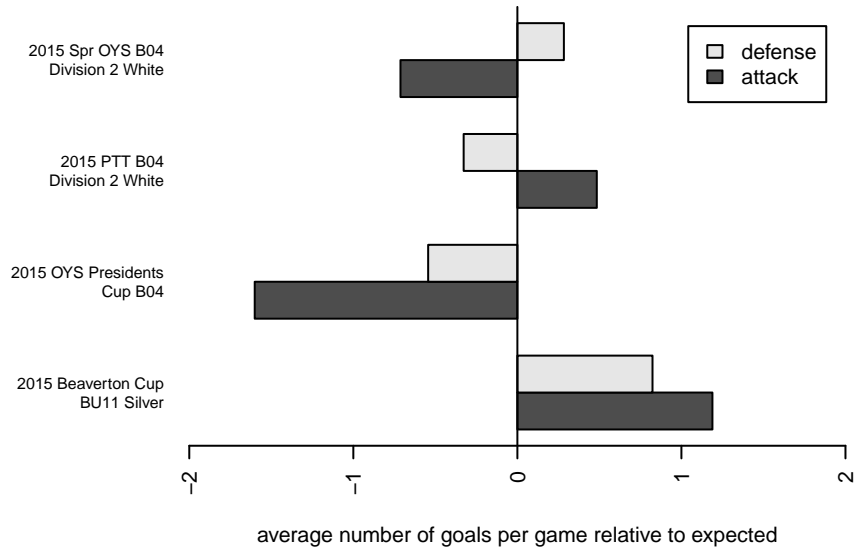

Performance relative to 13 month average