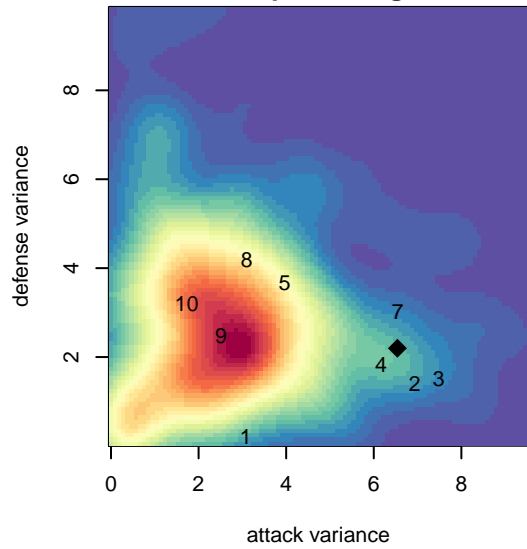

Westside Timbers Mundial B04

Westside Timbers
 Beaverton, OR
 B04 total strength=231
 attack=0.23 defense=0.09
 fall league = PTT B04 Div 2 White
 spr league = Spr OYS B04 Div 2 White

alt names used:
 WT B04 Mundial
 Westside Timbers B04 Mundial
 Westside Timbers B04 Mundial
 Westside Timbers B04 Mundial

Venues played:
 2015 Beaverton Cup BU11 Silver
 2015 PTT B04 Division 2 White
 2015 OYS Presidents Cup B04
 2015 Spr OYS B04 Division 2 White

**attack and defense variance (black dot)
relative to other teams
and top 10 in region**